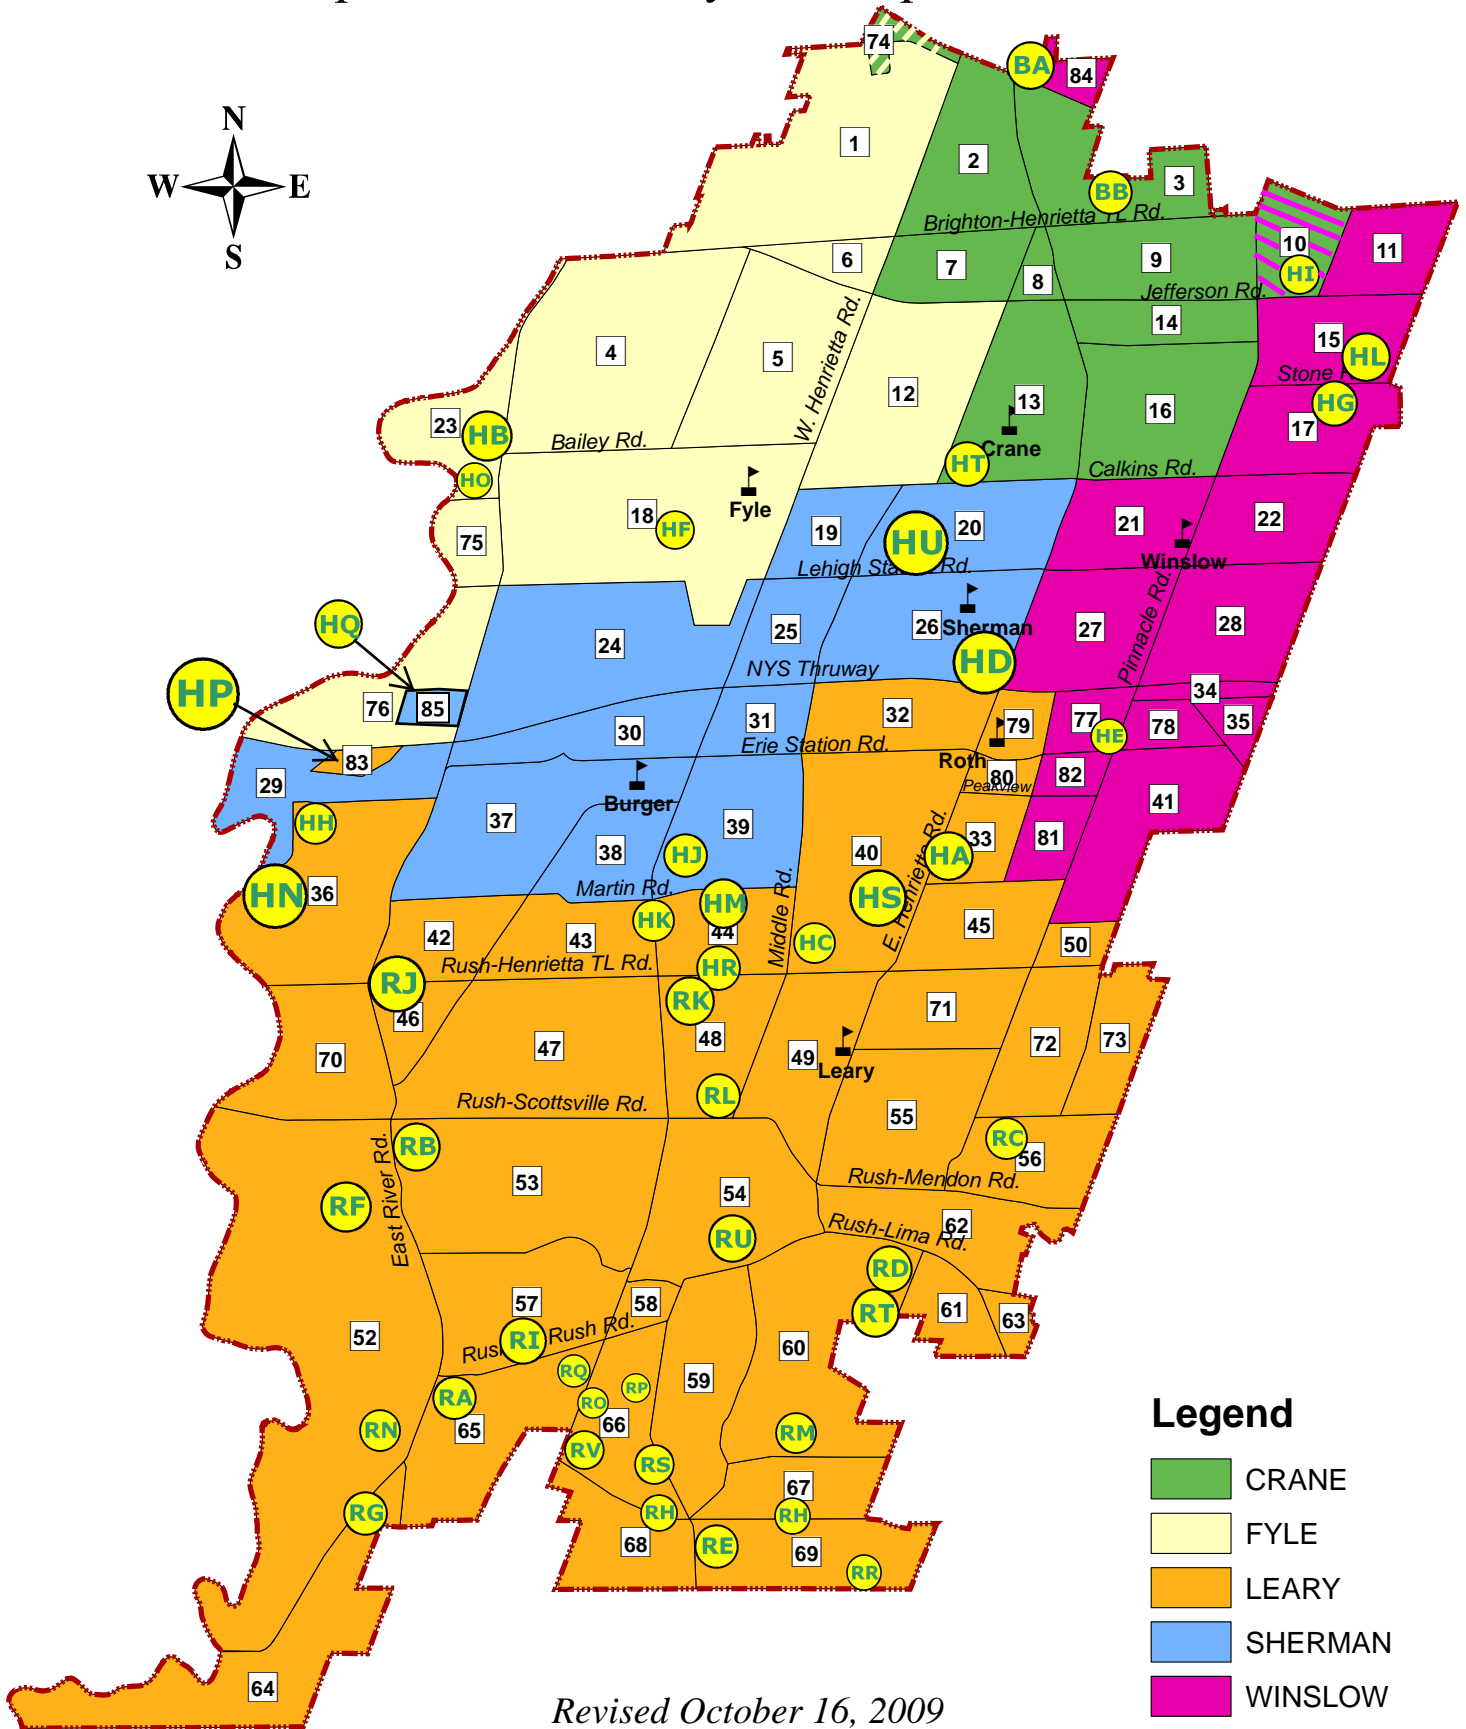

Rush-Henrietta School District Proposed Community Developments: 10/09

Revised October 16, 2009

Note: Area 74 is being gradually redistricted from Crane to Fyle by moving each year's kindergarten class to Fyle, beginning with the 2010-11 school year.